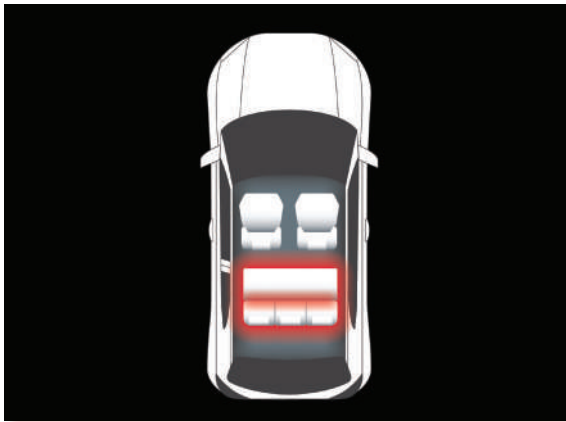

TRENDS E T T I N G S A F E T Y

The WR-V is packed with best-in-class safety features so you can take on routine drives and new journeys with absolute peace of mind.

REAR SEAT REMINDER

Visually alerts driver to check the rear seat for passengers or items before exiting the car.