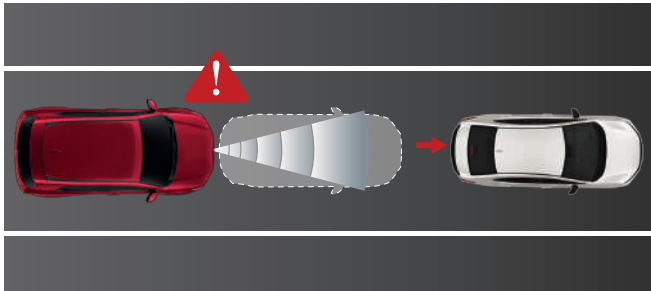

FORWARD COLLISION WARNING

Alerts driver of a potential risk of collision ahead.