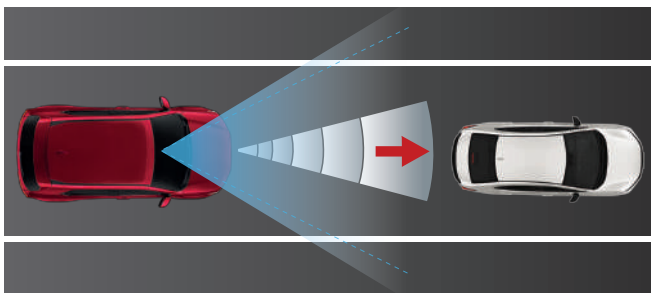

ROAD DEPARTURE MITIGATION

Provide corrective steering and applying brakes when the car seems to deviate from a detected lane.

LANE KEEP ASSIST SYSTEM

Alerts and gently corrects the steering to keep vehicle centered in a detected lane.

FORWARD COLLISION WARNING

Alerts driver of a potential risk of collision ahead.

COLLISION MITIGATION BRAKING SYSTEM

Applies brakes where risk of collision is imminent.

AUTO HIGH BEAM

Switches between high beam and low beam automatically for better night visibility.

ADAPTIVE CRUISE CONTROL

Set the distance and speed, maintain and cruise at a safe fixed distance from other vehicles.

LEAD CAR DEPARTURE NOTIFICATION SYSTEM

Alerts the driver that it's time to move as the car ahead moves.