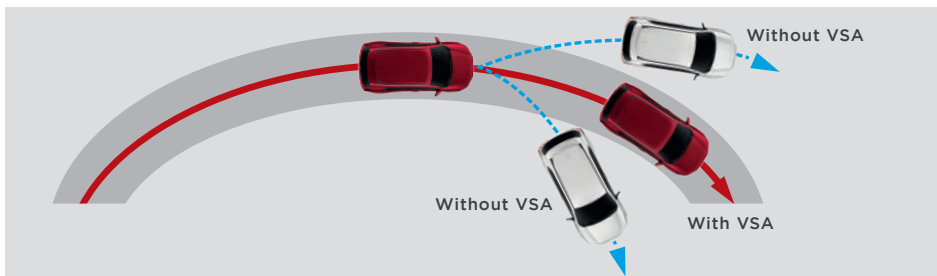

VEHICLE STABILITY ASSIST (VSA)

Ensure smoother cornering by lessening understeers or oversteers.