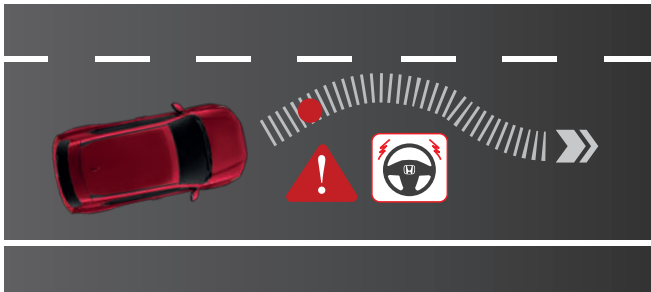

LANE DEPARTURE WARNING

Alerts you to quickly correct your steering when your car drifts out of a detected lane.