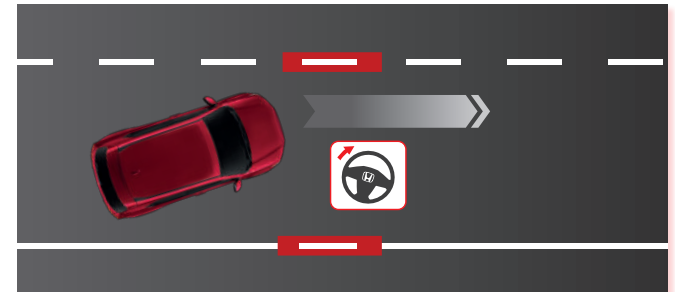

LANE KEEP ASSIST SYSTEM

Alerts and gently corrects the steering to keep vehicle centered in a detected lane.