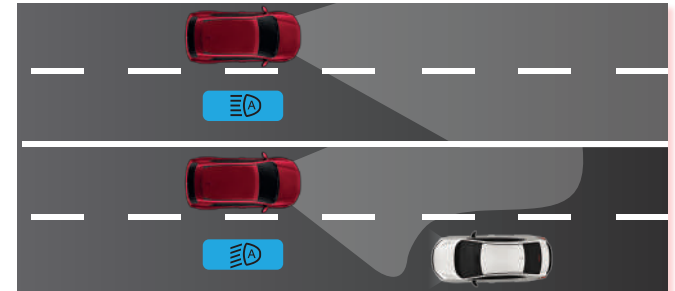

ROAD DEPARTURE MITIGATION

Provide corrective steering and applying brakes when the car seems to deviate from a detected lane.

LANE KEEP ASSIST SYSTEM

Alerts and gently corrects the steering to keep vehicle centered in a detected lane.

FORWARD COLLISION WARNING

Alerts driver of a potential risk of collision ahead.

COLLISION MITIGATION BRAKING SYSTEM

Applies brakes where risk of collision is imminent.

AUTO HIGH BEAM

Switches between high beam and low beam automatically for better night visibility.